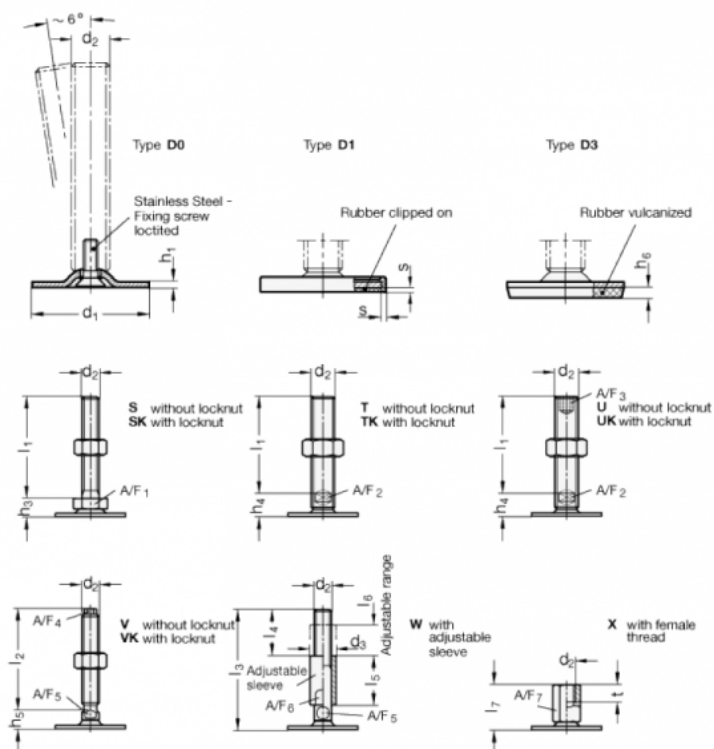

Article number: 204180M12100D1SK

Description: E+G levelling foot
GN 41-80-M12-100-D1-SK

Note: SK With nut, External hexagon at the bottom

Measures

A/F1	= 17
d1	= 80
d2	= M12
h1	= 3
h3	= 11
h6	=
h1	= 100
s	= 2